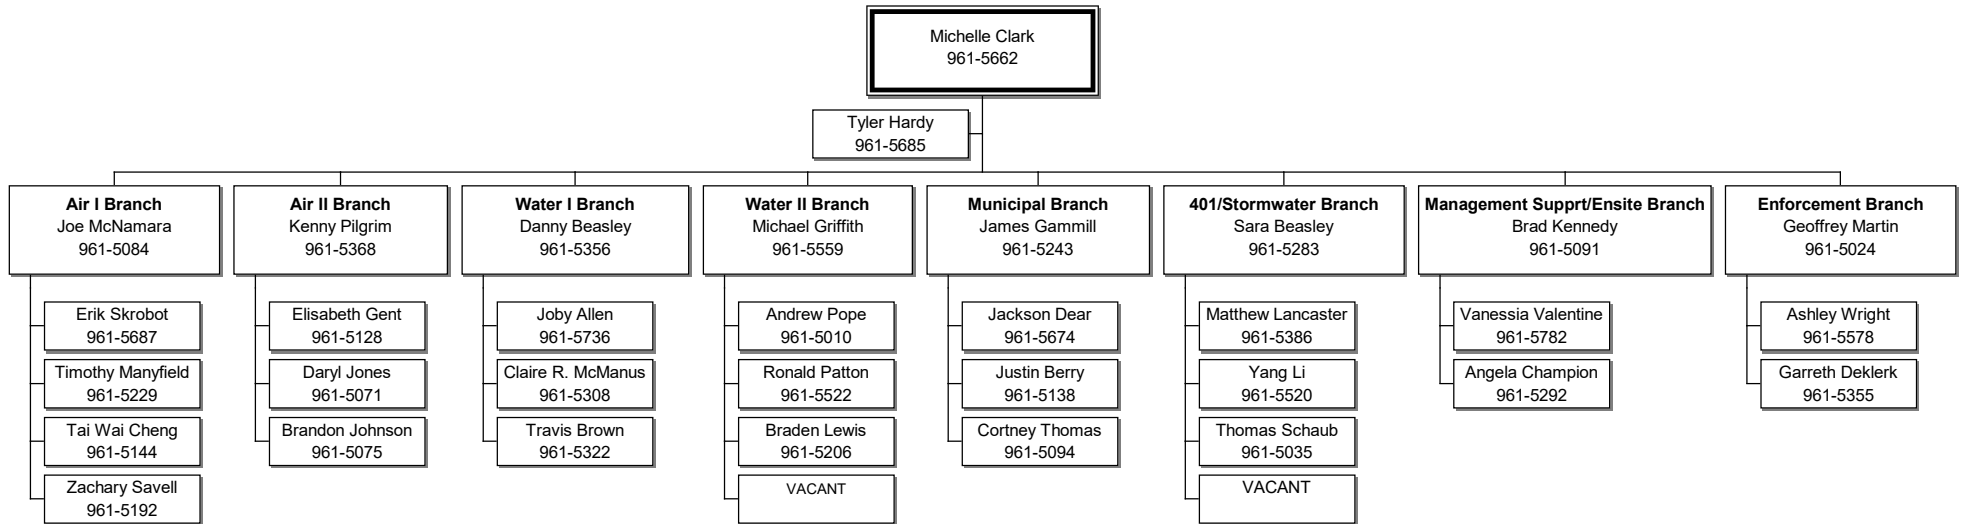

MISSISSIPPI DEPARTMENT OF ENVIRONMENTAL QUALITY
OFFICE OF POLLUTION CONTROL
Environmental Compliance and Enforcement Division
Page 12