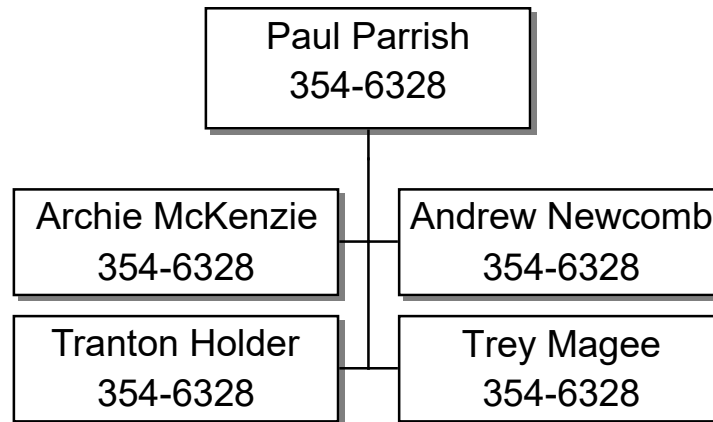

MISSISSIPPI DEPARTMENT OF ENVIRONMENTAL QUALITY

OFFICE OF GEOLOGY

Environmental Geology

Page 2