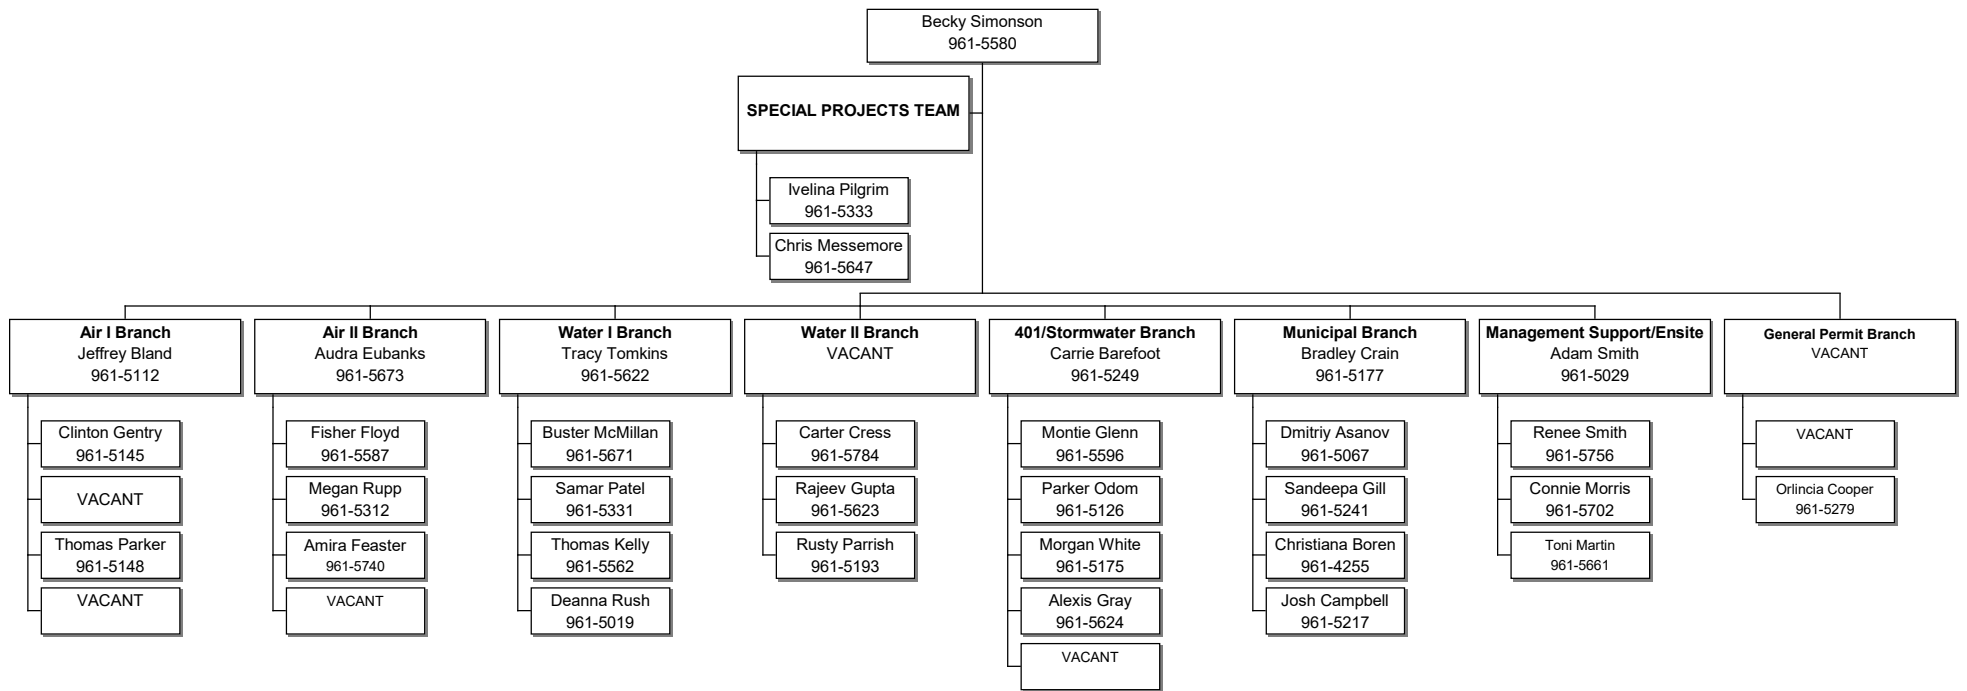

MISSISSIPPI DEPARTMENT OF ENVIRONMENTAL QUALITY
OFFICE OF POLLUTION CONTROL
Environmental Permit Division
Page 11