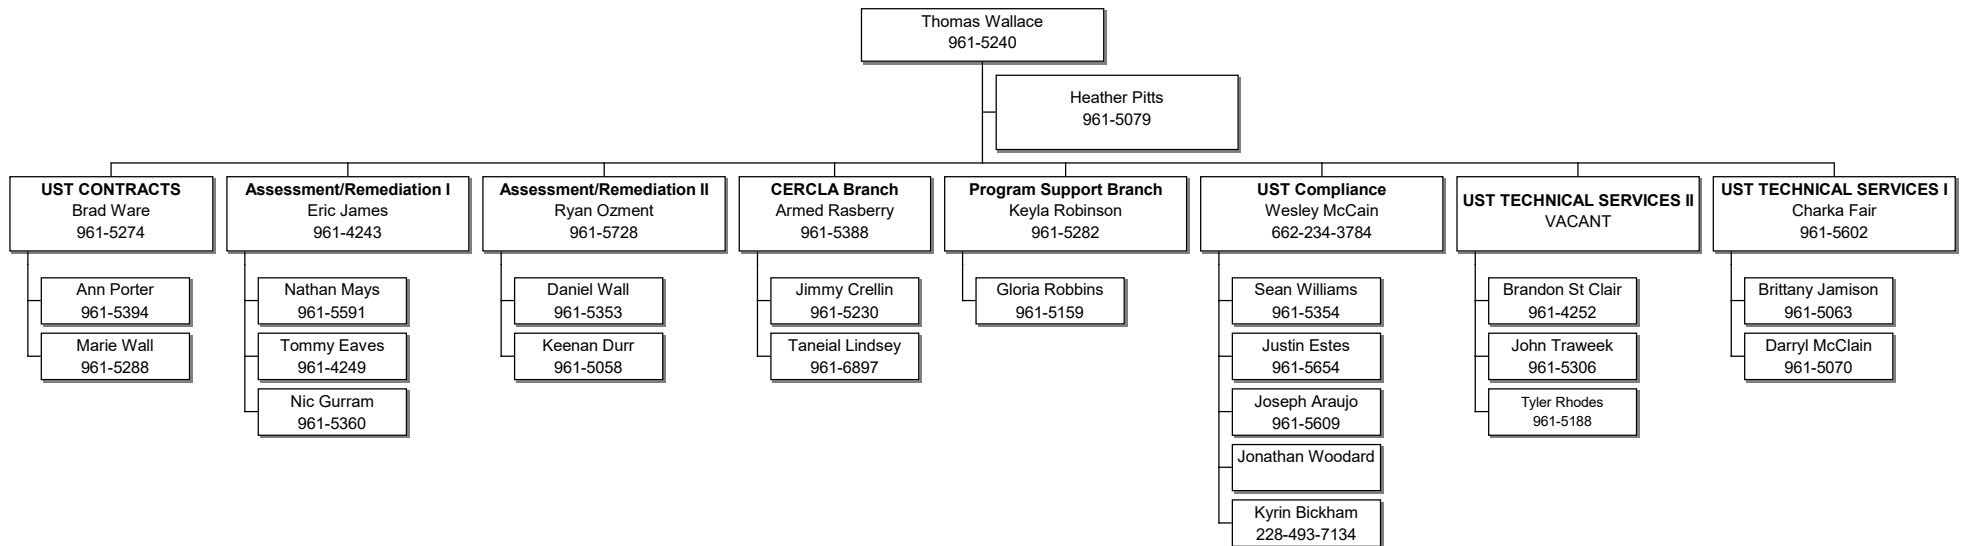

Surface Water Division

Page 3

MISSISSIPPI DEPARTMENT OF ENVIRONMENTAL QUALITY  
OFFICE OF POLLUTION CONTROL

SW - Construction Branch

Page 4

MISSISSIPPI DEPARTMENT OF ENVIRONMENTAL QUALITY  
OFFICE OF POLLUTION CONTROL  
Groundwater Assessment and Remediation Division  
Page 5