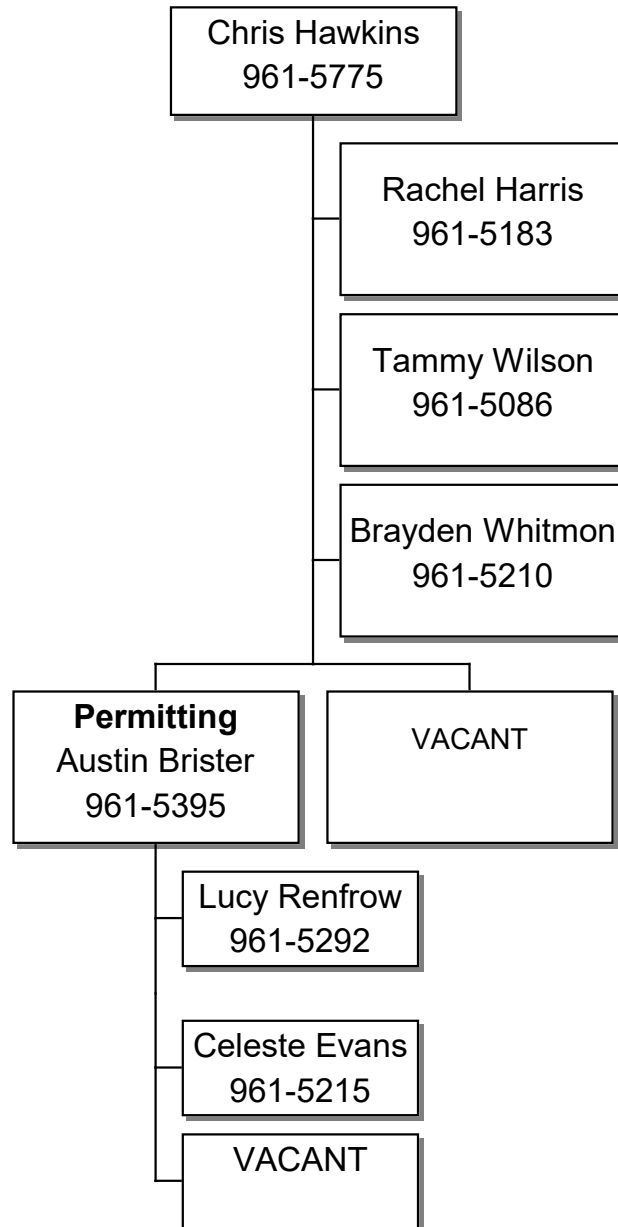

MISSISSIPPI DEPARTMENT OF ENVIRONMENTAL QUALITY

OFFICE OF LAND AND WATER RESOURCES

Permitting, Certification & Compliance Division

Page 3