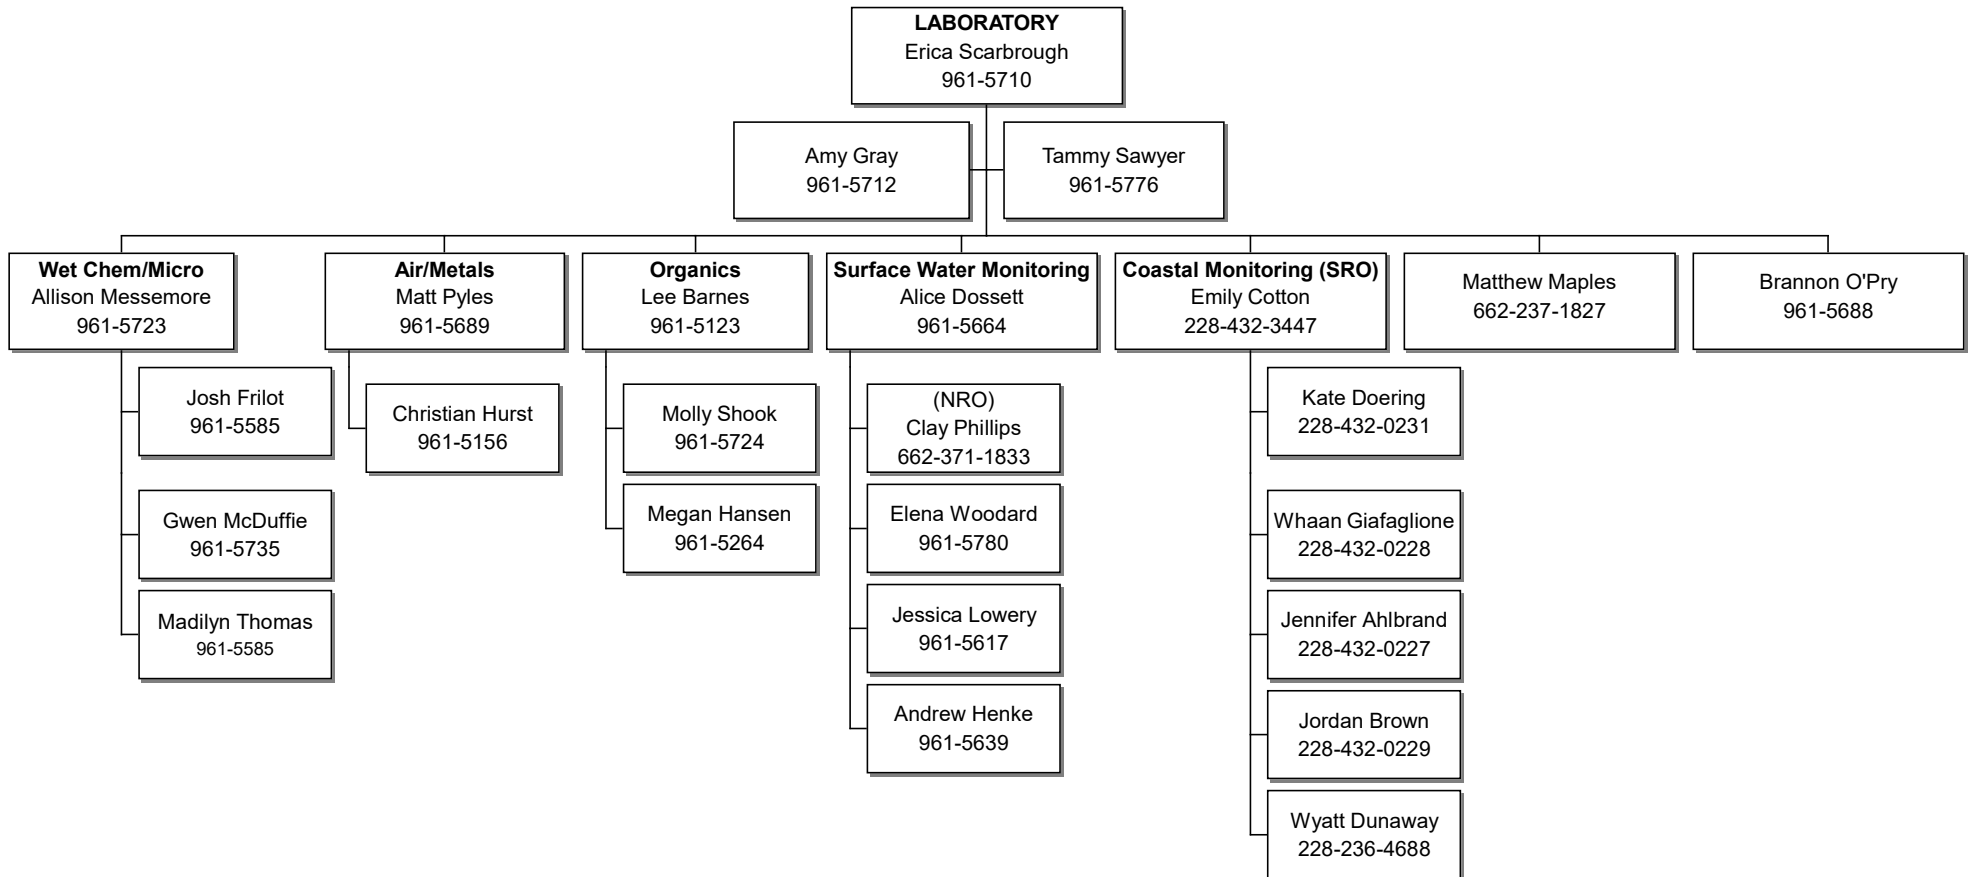

MISSISSIPPI DEPARTMENT OF ENVIRONMENTAL QUALITY
OFFICE OF POLLUTION CONTROL
Cont. Field Services Division
Page 10