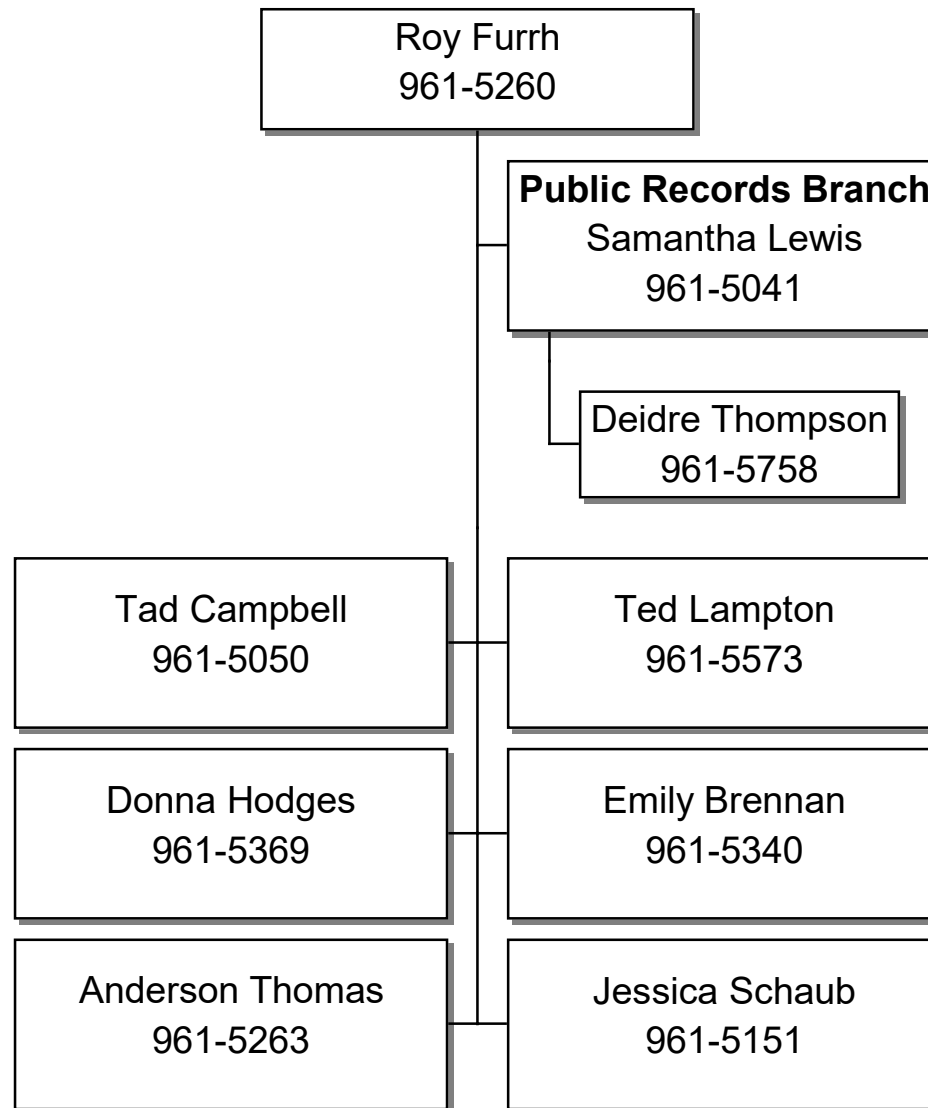

**MISSISSIPPI DEPARTMENT OF ENVIRONMENTAL QUALITY**

**Executive Director's Office**

**Page 1**

MISSISSIPPI DEPARTMENT OF ENVIRONMENTAL QUALITY

EXECUTIVE DIRECTOR'S OFFICE

Legal Division

Page 2