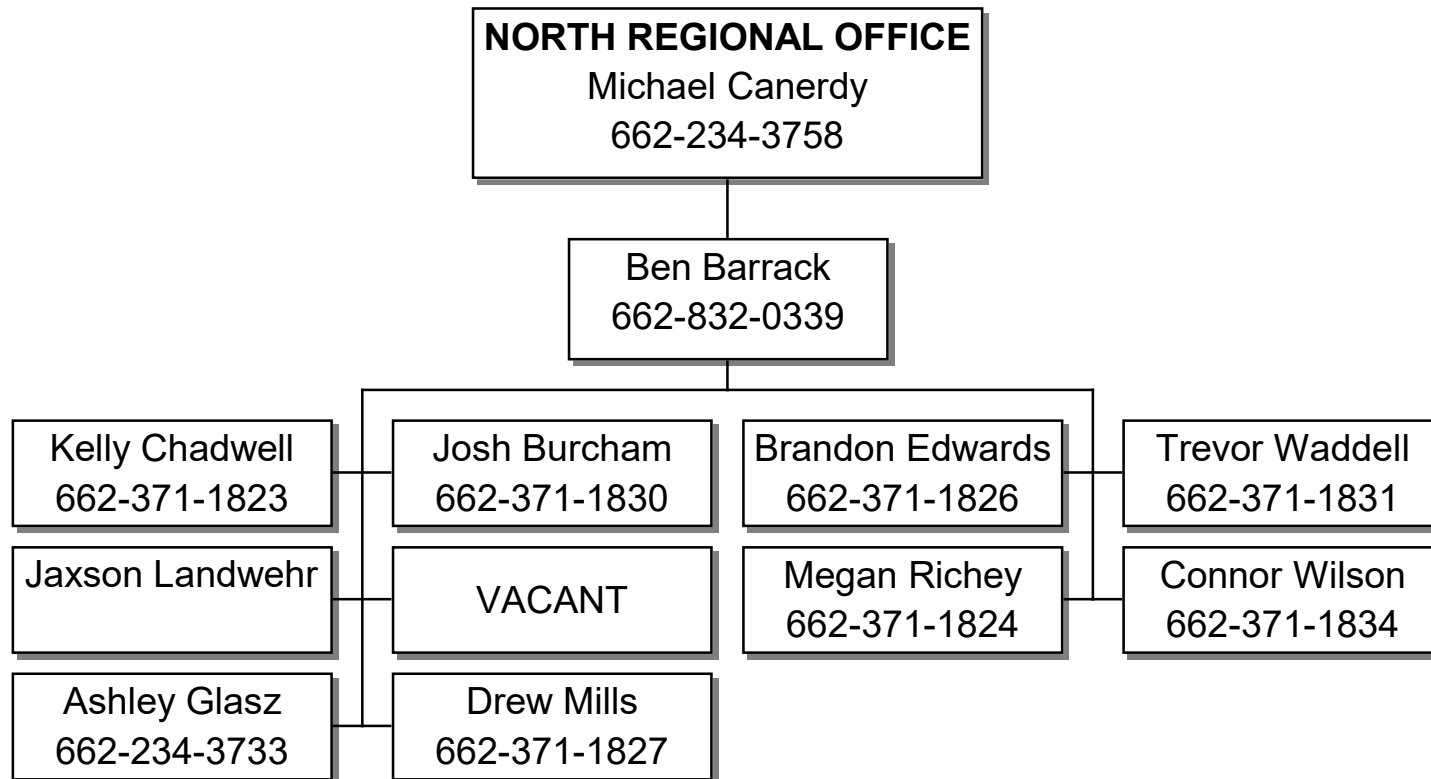

MISSISSIPPI DEPARTMENT OF ENVIRONMENTAL QUALITY
OFFICE OF POLLUTION CONTROL
Cont. Field Services Division
Page 7