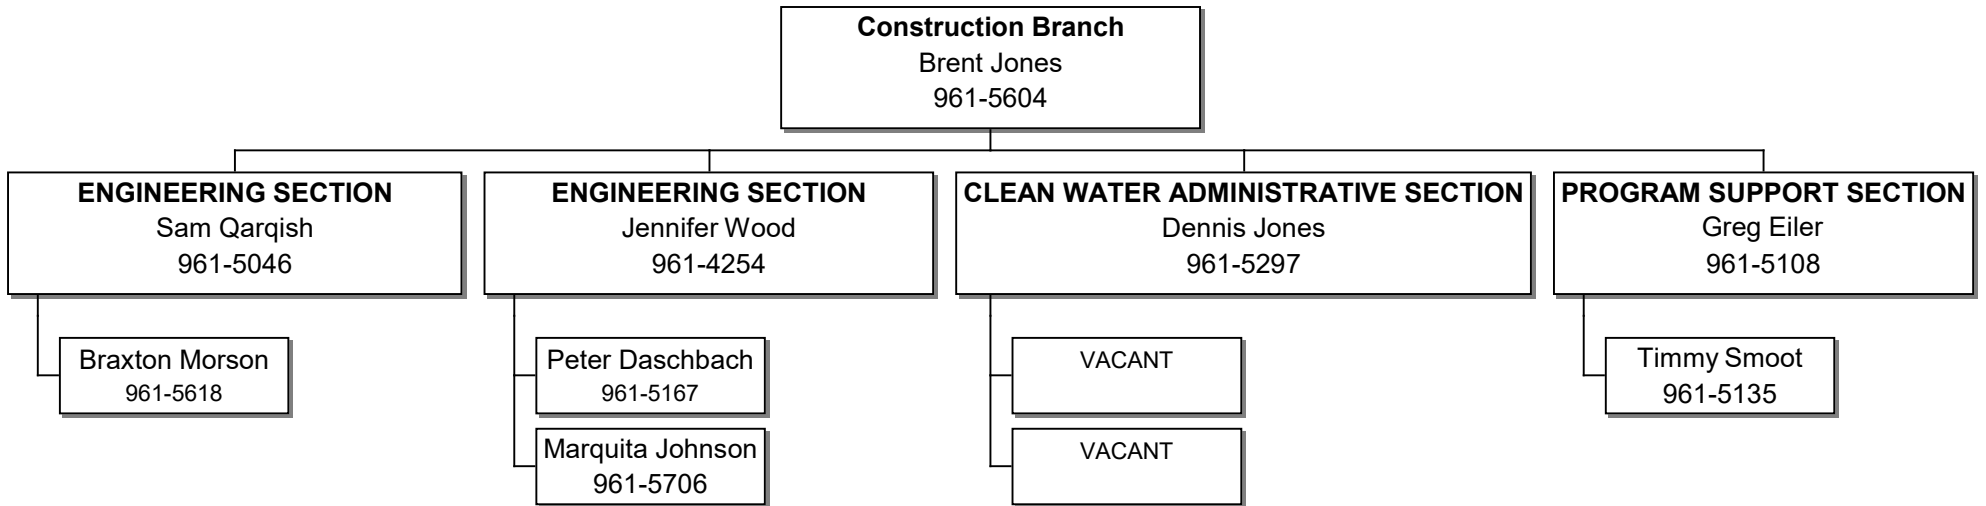

Surface Water Division

Page 3

MISSISSIPPI DEPARTMENT OF ENVIRONMENTAL QUALITY  
OFFICE OF POLLUTION CONTROL

SW - Construction Branch

Page 4

MISSISSIPPI DEPARTMENT OF ENVIRONMENTAL QUALITY  
OFFICE OF POLLUTION CONTROL  
Groundwater Assessment and Remediation Division  
Page 5