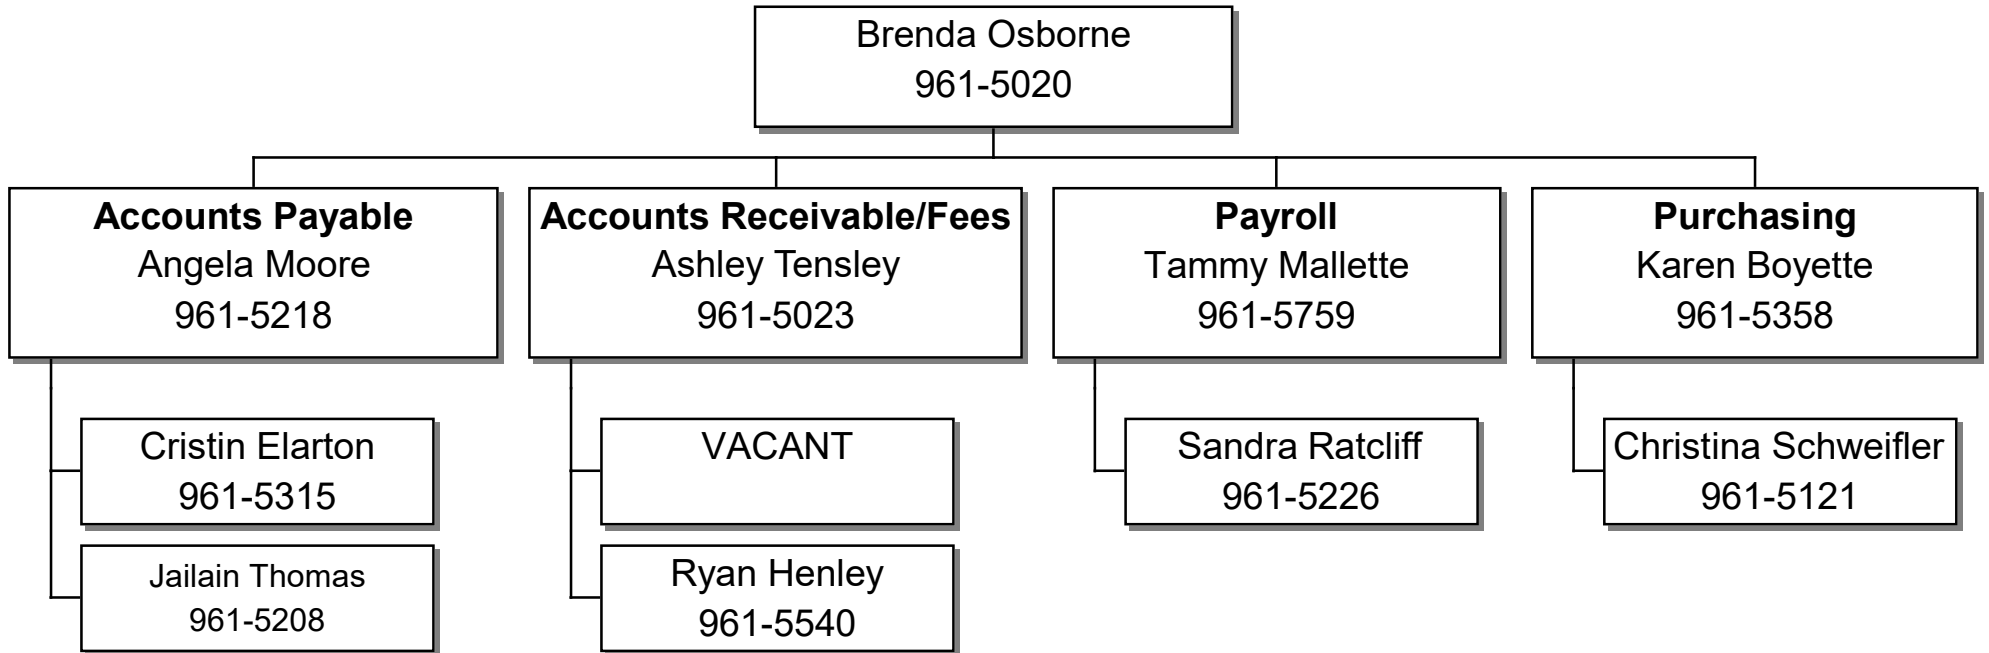

MISSISSIPPI DEPARTMENT OF ENVIRONMENTAL QUALITY

OFFICE OF ADMINISTRATIVE SERVICES

Accounting Division