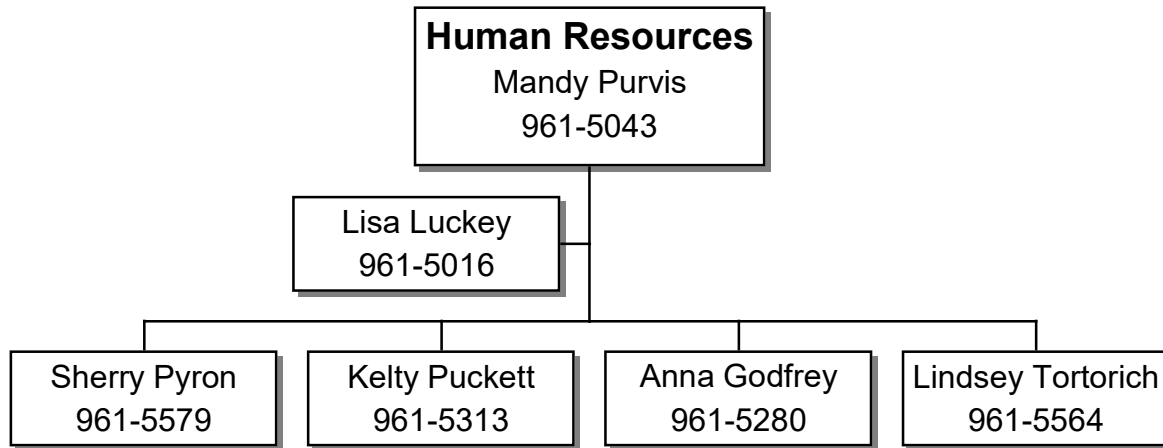

MISSISSIPPI DEPARTMENT OF ENVIRONMENTAL QUALITY

Executive Director's Office

Human Resources

Page 5