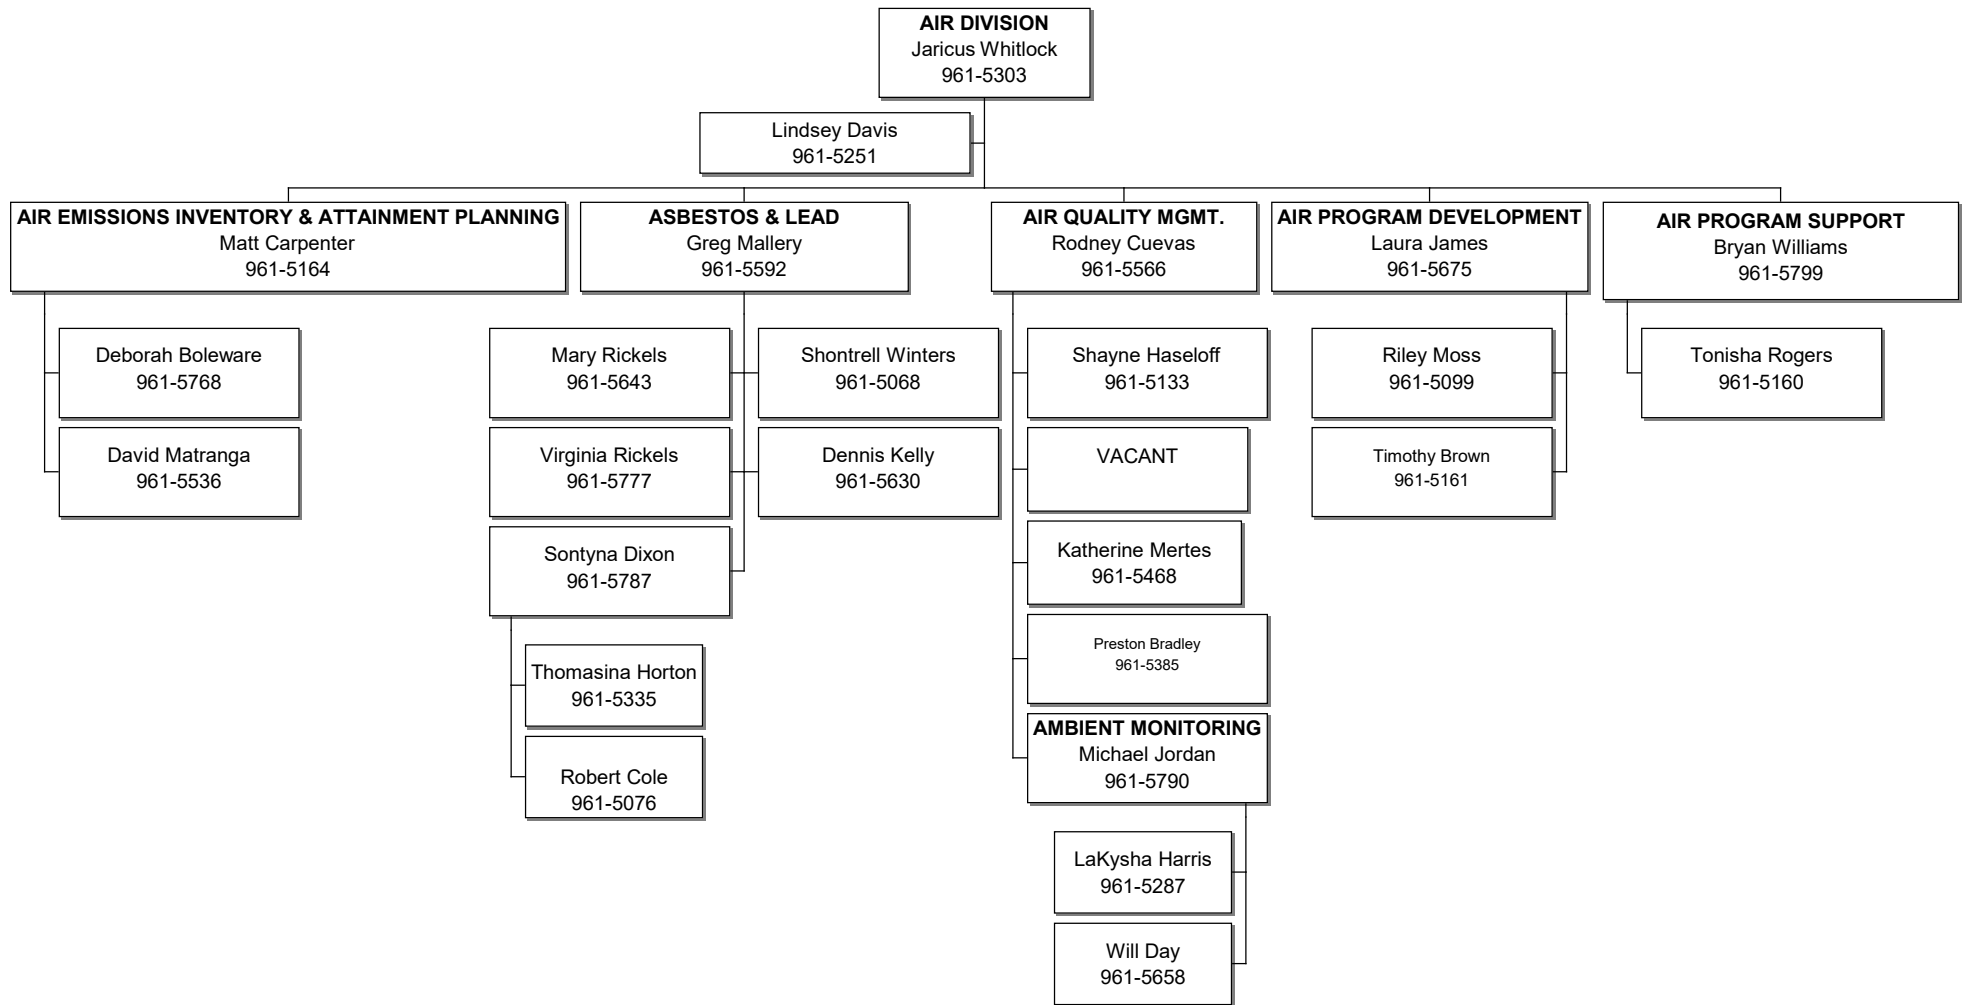

MISSISSIPPI DEPARTMENT OF ENVIRONMENTAL QUALITY
OFFICE OF POLLUTION CONTROL
Air Division
Page 2