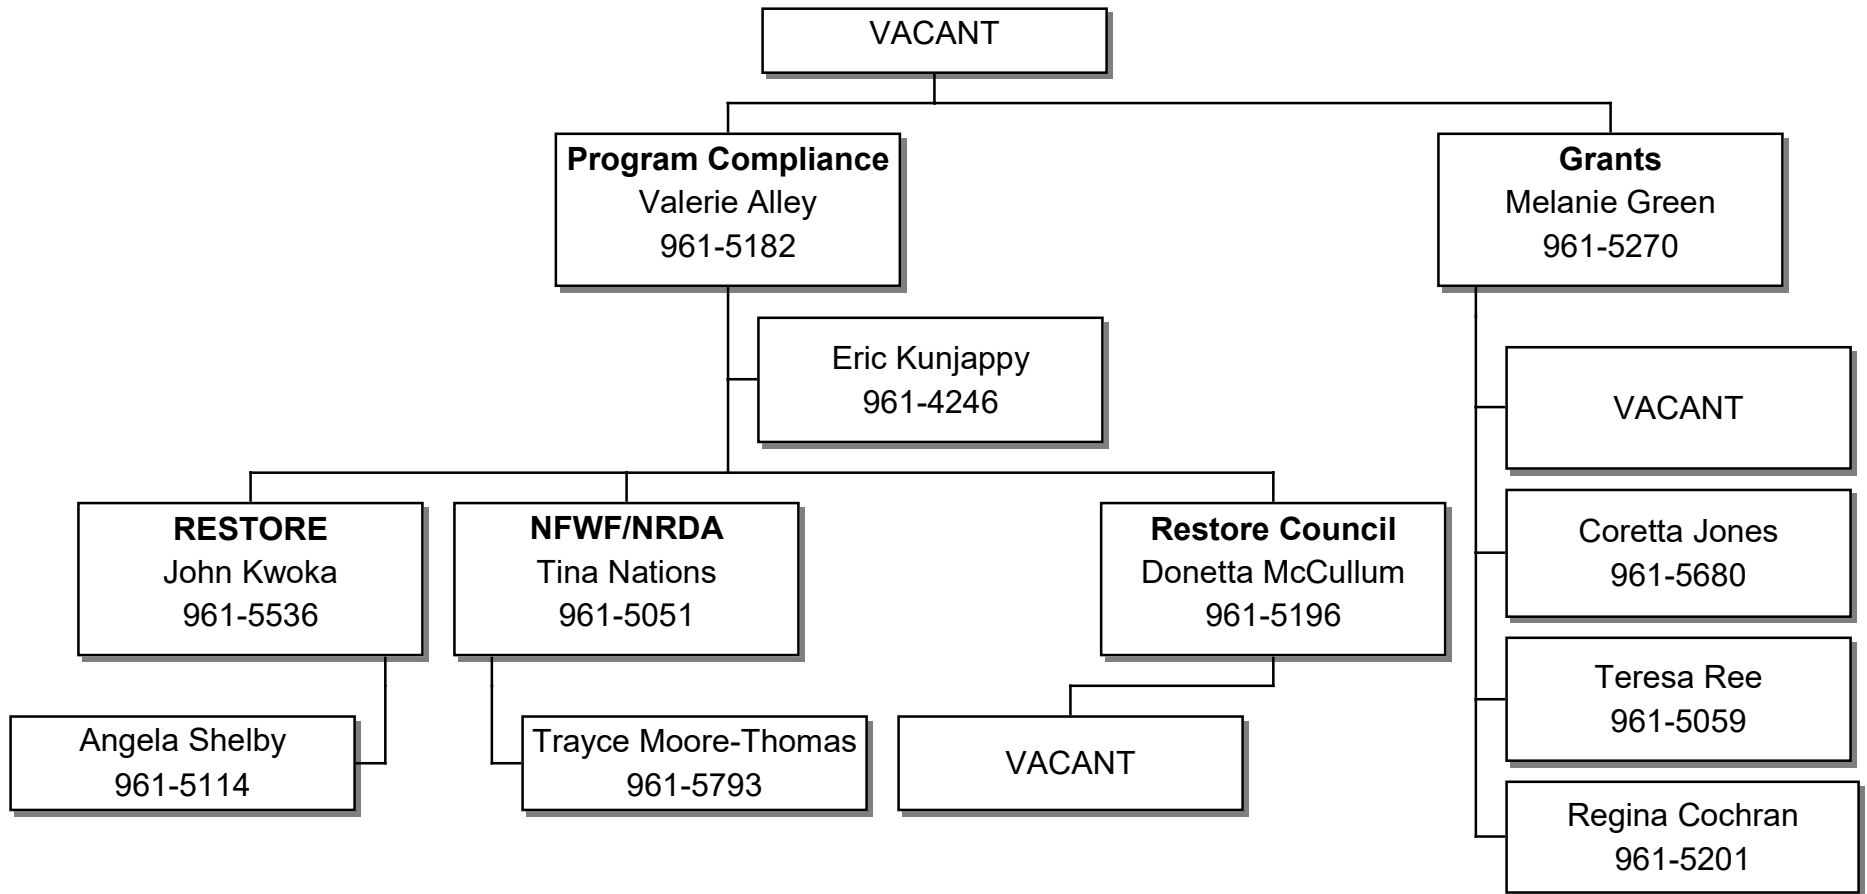

MISSISSIPPI DEPARTMENT OF ENVIRONMENTAL QUALITY

EXECUTIVE DIRECTOR'S OFFICE

Office of Restoration

Page 4