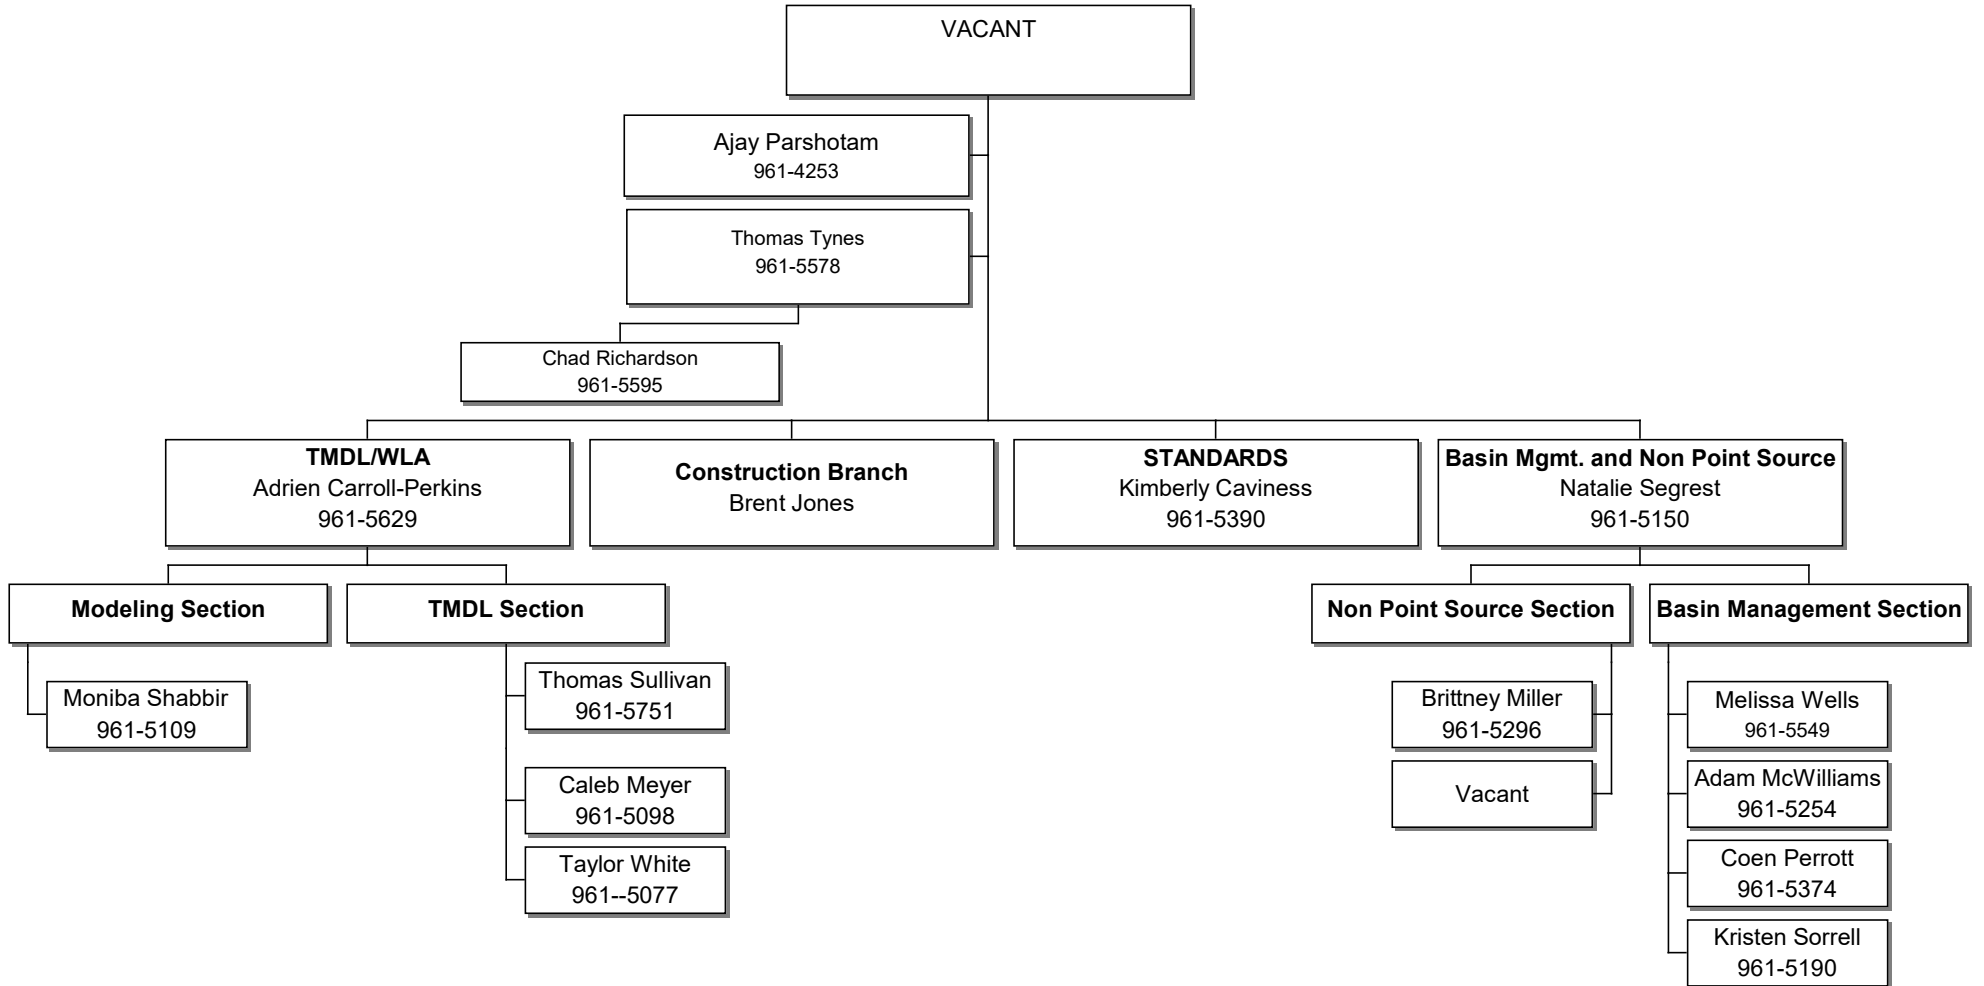

MISSISSIPPI DEPARTMENT OF ENVIRONMENTAL QUALITY
OFFICE OF POLLUTION CONTROL

Surface Water Division

Page 3