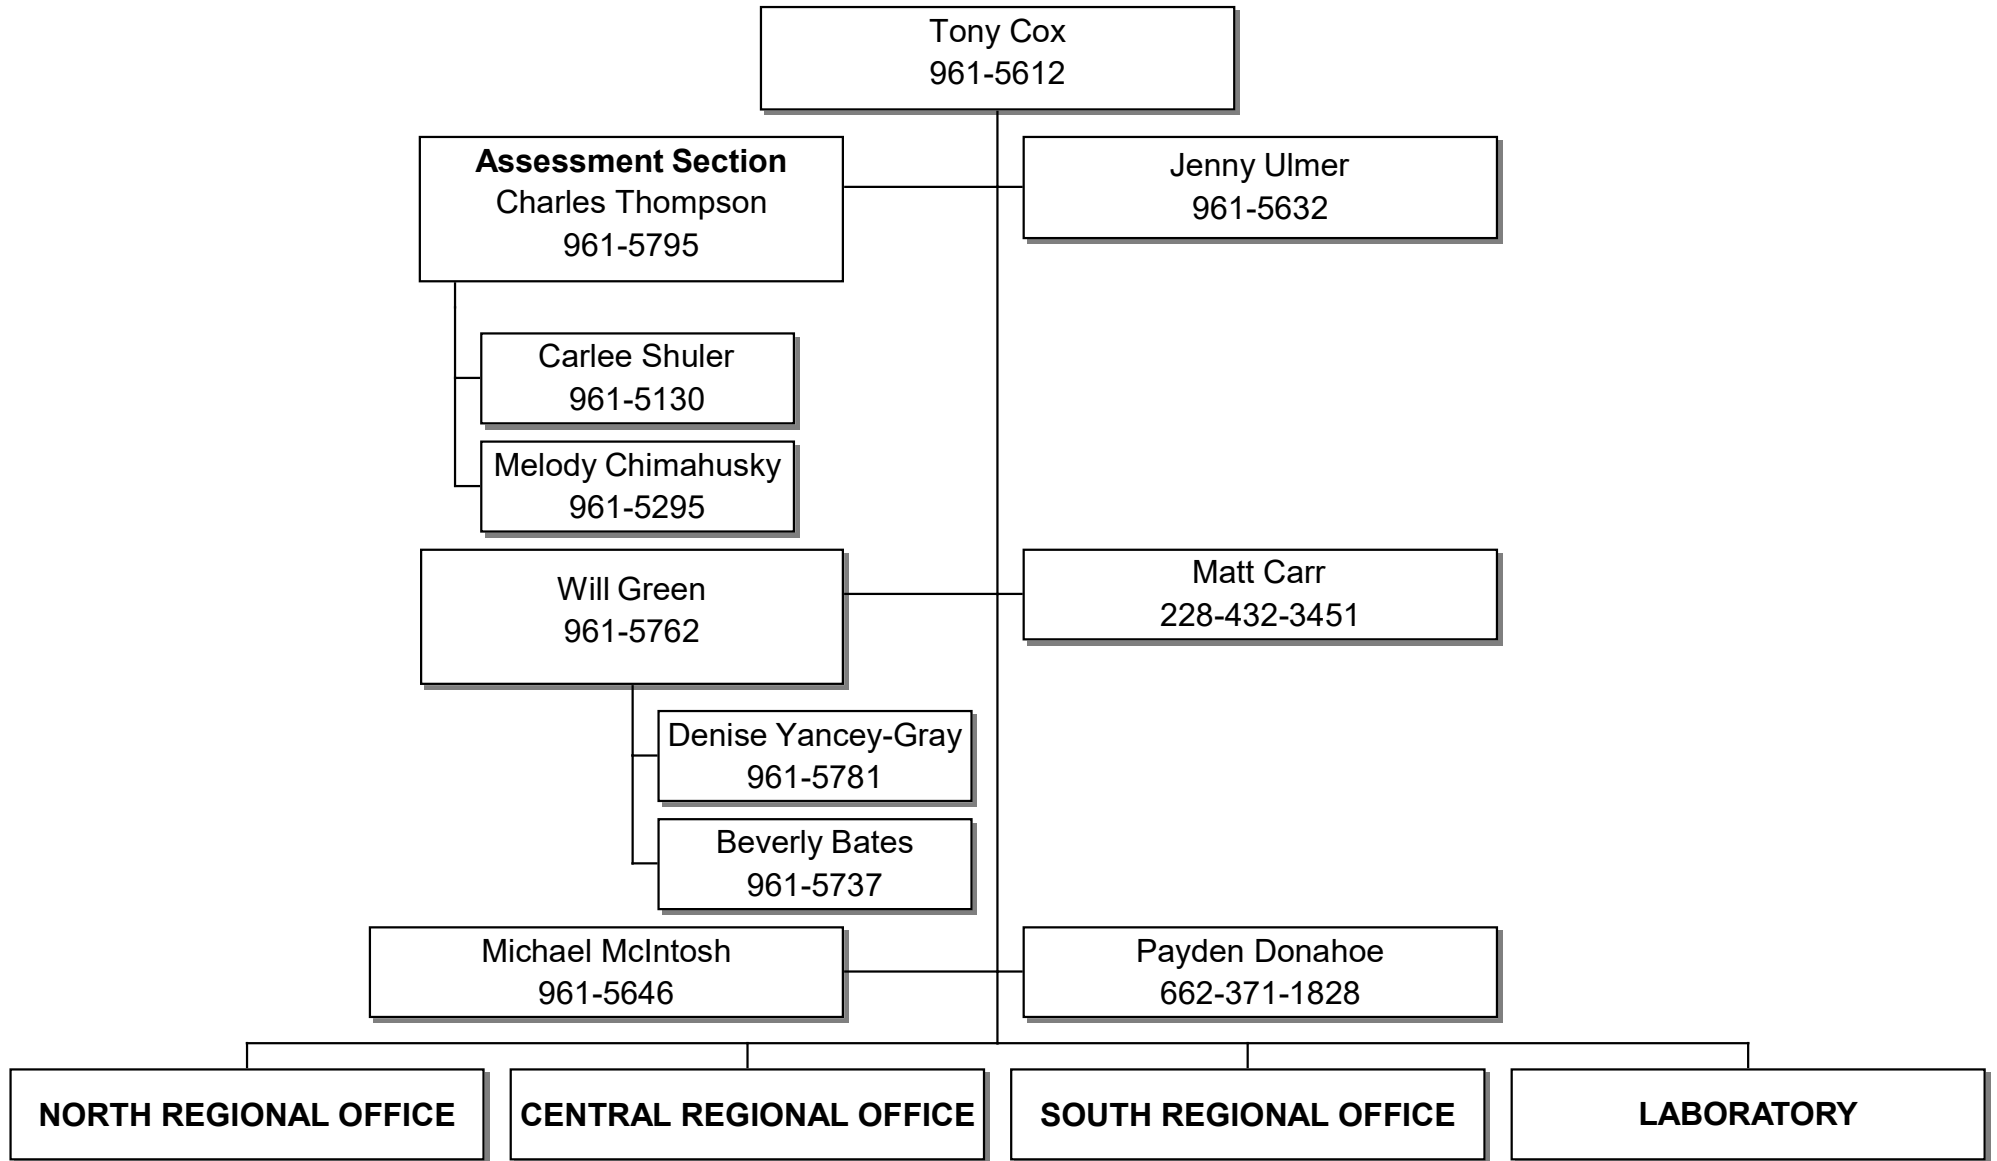

**MISSISSIPPI DEPARTMENT OF ENVIRONMENTAL QUALITY
OFFICE OF POLLUTION CONTROL
Field Services Division
Page 6**