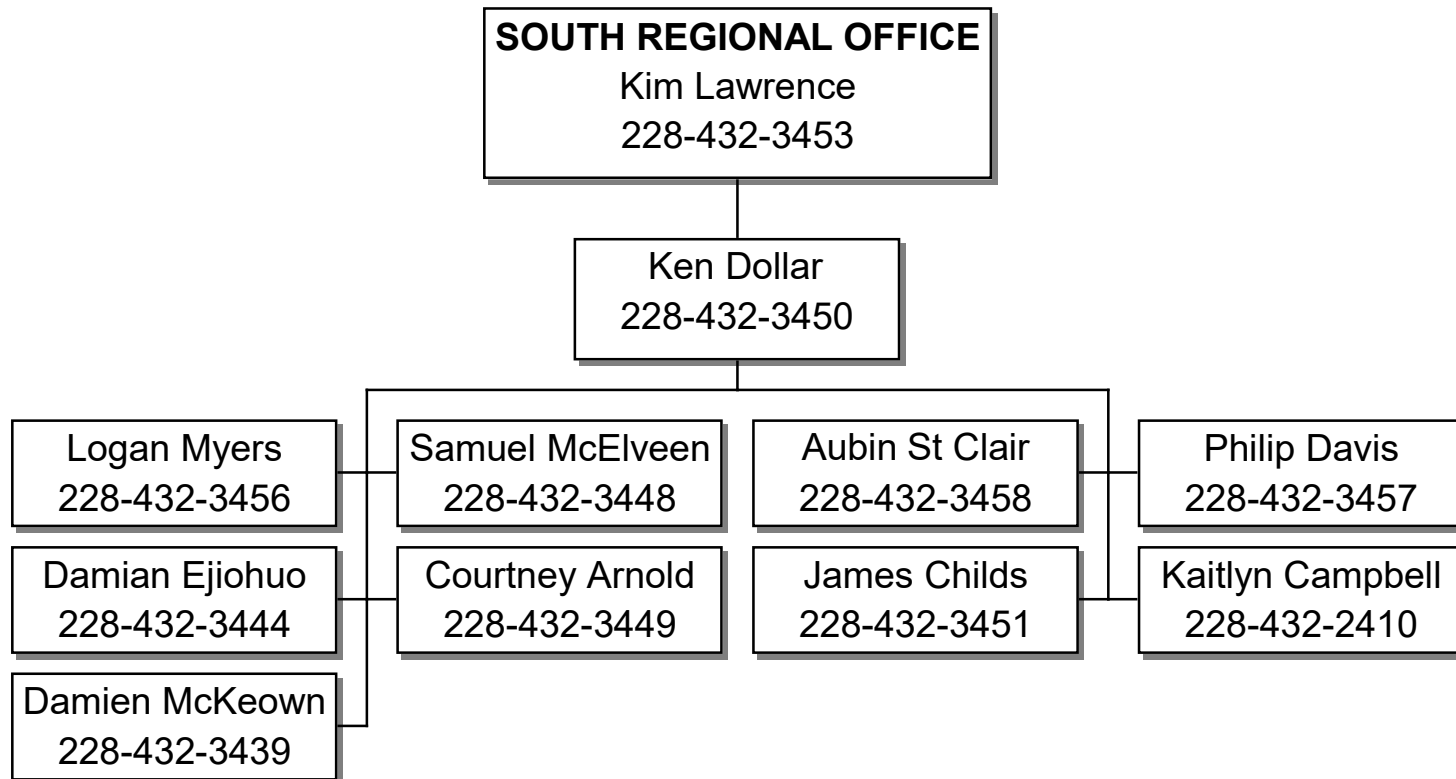

MISSISSIPPI DEPARTMENT OF ENVIRONMENTAL QUALITY
OFFICE OF POLLUTION CONTROL
Cont. Field Services Division
Page 9